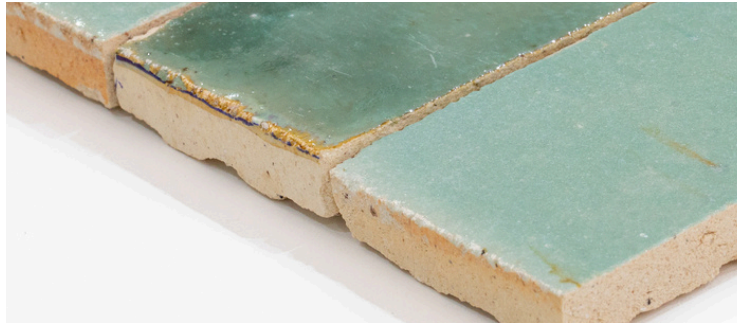

ARGIL COLLECTION