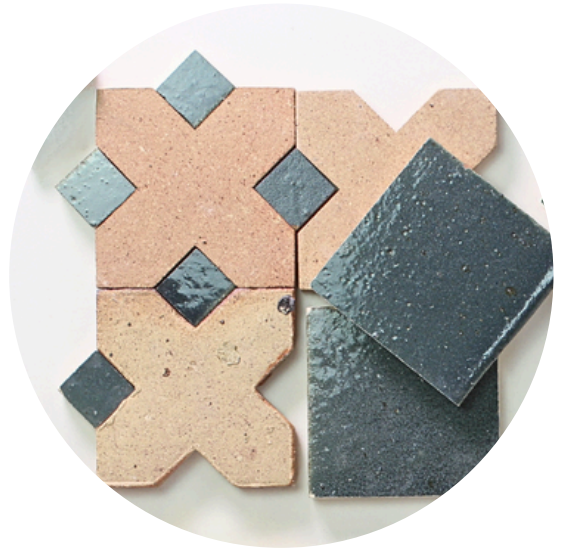

ARGIL COLLECTION