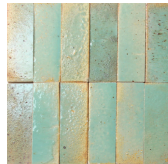

## GLAZED SQUARE 100X100 :

SNOW

SAND

PEACOCK

PINE

CORAL

## SLIM 50X150 :

SNOW

SAND

AQUA

BLUSH