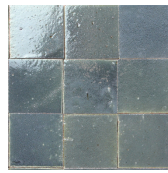

## GLAZED SQUARE 100X100 :

SNOW

SAND

PEACOCK

PINE

CORAL