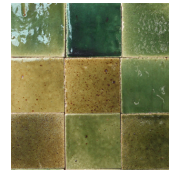

## GLAZED SQUARE 100X100 :

SNOW

SAND

PEACOCK

PINE

CORAL

## SLIM 50X150 :

SNOW

SAND

AQUA

BLUSH