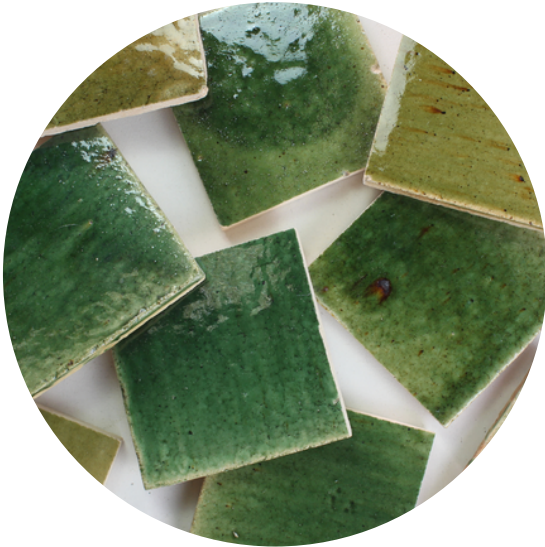

ARGIL COLLECTION